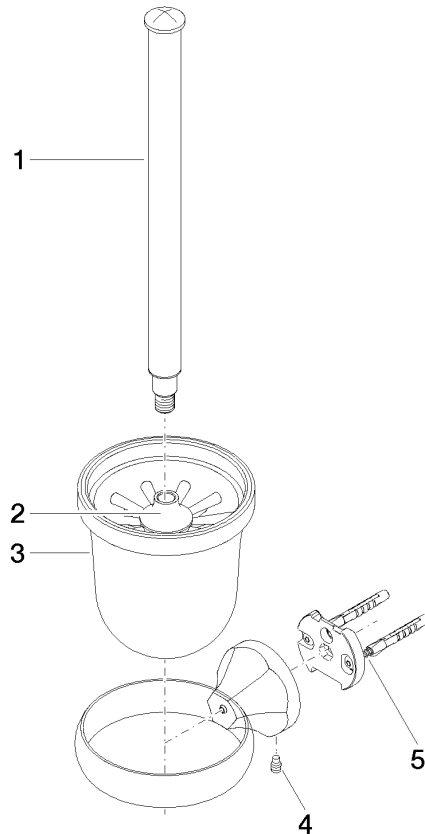

83 900 361

- crystal glass brush holder, matte
- brush head, white
- width 110mm
- height 400 mm
- 147mm projection

	Chrome	83 900 361-00
	Brushed Platinum	83 900 361-06
	Platinum	83 900 361-08
	Durabass (23kt Gold)	83 900 361-09
	Brushed Durabass (23kt Gold)	83 900 361-28
	Brushed Dark Platinum	83 900 361-99

83 900 361

mm [inches]

83 900 361

Parts for other finishes can be found here: Brushed  
Platinum

### Spare parts list

No.	Item Number	Name	Quantity used	Delivery time
1	90 28 22 538 03-00	handle	1	10
2	08 18 50 600 90	brush	1	60
3	90 90 04 000 00 82	glass	1	2
4	04 31 11 140 00 90	pin	1	2
5	05 17 97 507 00 90	fixing set	1	2