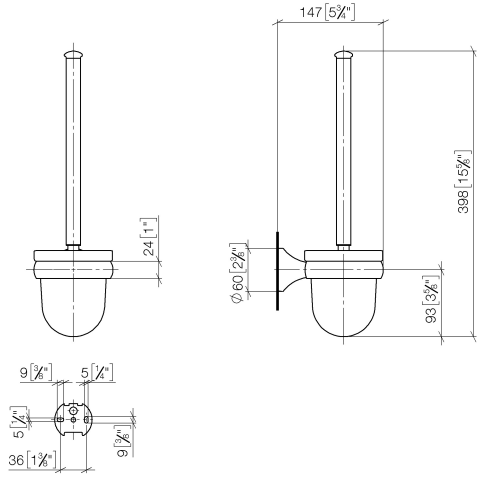

83 900 361

- crystal glass brush holder, matte
- brush head, white
- width 110mm
- height 400 mm
- 147mm projection

	Chrome	83 900 361-00
	Brushed Platinum	83 900 361-06
	Platinum	83 900 361-08
	Durabass (23kt Gold)	83 900 361-09
	Brushed Durabass (23kt Gold)	83 900 361-28
	Brushed Dark Platinum	83 900 361-99

83 900 361

mm [inches]

83 900 361

Parts for other finishes can be found here: Brushed  
Platinum

### Spare parts list

No.	Item Number	Name	Quantity used	Delivery time
1	90 28 22 538 03-00	handle	1	10
2	08 18 50 600 90	brush	1	60
3	90 90 04 000 00 82	glass	1	2
4	04 31 11 140 00 90	pin	1	2
5	05 17 97 507 00 90	fixing set	1	2